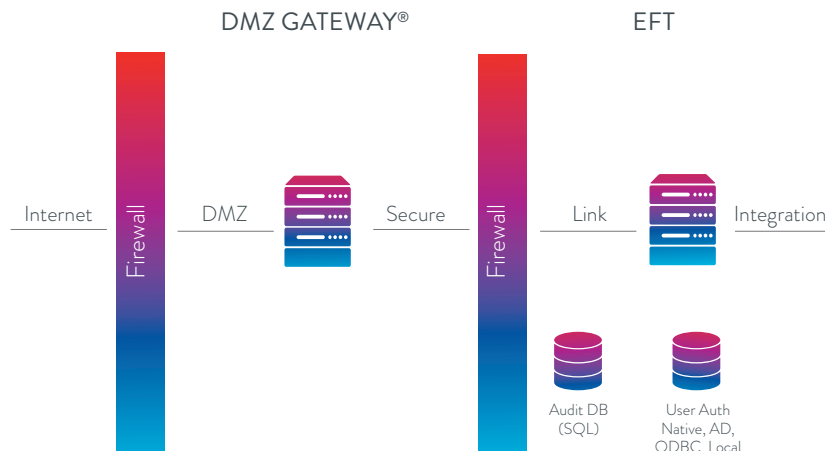

SCALABLE, AFFORDABLE SECURITY, CUSTOMIZED FOR YOUR BUSINESS

Globalscape's Enhanced File Transfer™ (EFT™) Express, designed for small-to-medium businesses, enables your organization to securely manage file transfers among worldwide offices, clients, and partners, ensuring that data confidentiality and integrity are preserved during transport and storage. EFT handles routine file transfer tasks, so you can turn your attention to tomorrow's business needs today.

The EFT Express modular platform makes it affordable by allowing you to purchase just the functionality you need. You can add advanced features as your business grows or your needs change. EFT Express has capabilities perfect for small businesses that need secure file transfer software, without advanced automation features.

Additional modules provide SFTP and HTTPS transfers, web-based transfer client, mobile transfer client, and automation events such as folder monitor, scheduled transfers, and copy/move/download actions.

ACCESS POINTS

- FTPS (SSL)
- HTTP/S
- SFTP (SSH)
- Email
- Mobile Devices

CAPABILITIES

- Auditing & Reporting
- Data Encryption
- Express Security Module
- Web Transfer Client
- Mobile Transfer Client